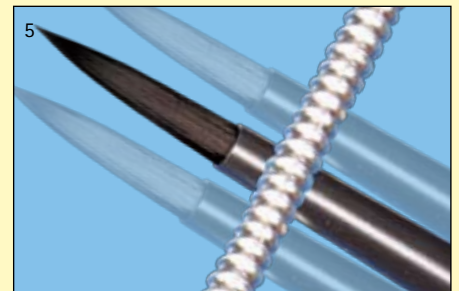

11/07 239 GB 3

MagicContrast - black hair

Fatigue-free working thanks to perfect contrast between ceramic material and brush hair.

The synthetic hair provides lasting springiness.

The „transformers“ among the brushes which obtain their original pointed shape after they have been washed out or by vibrating them lightly.

1 The pointed shape of dry brush hair is immediately restored by wetting, tapping off or vibrating the brush lightly.

2 Thanks to the strong contrast, any contamination such as dust or dry ceramic particles can be clearly recognized.

3 From the spatula shape to the original shape by rinsing the brush in liquid and then tapping it off or vibrating it lightly with a suitable instrument.

6 High elasticity to pick up specific quantities of ceramic material more easily.

7 The optimized springiness restores the shape of the brush tip immediately after picking up ceramic material. Additionally, the respective quantity can be easily assessed thanks to the contrast.

8 The spatula shape can be easily achieved after pressing the tip with two fingers. This way, the brush can be shaped individually.